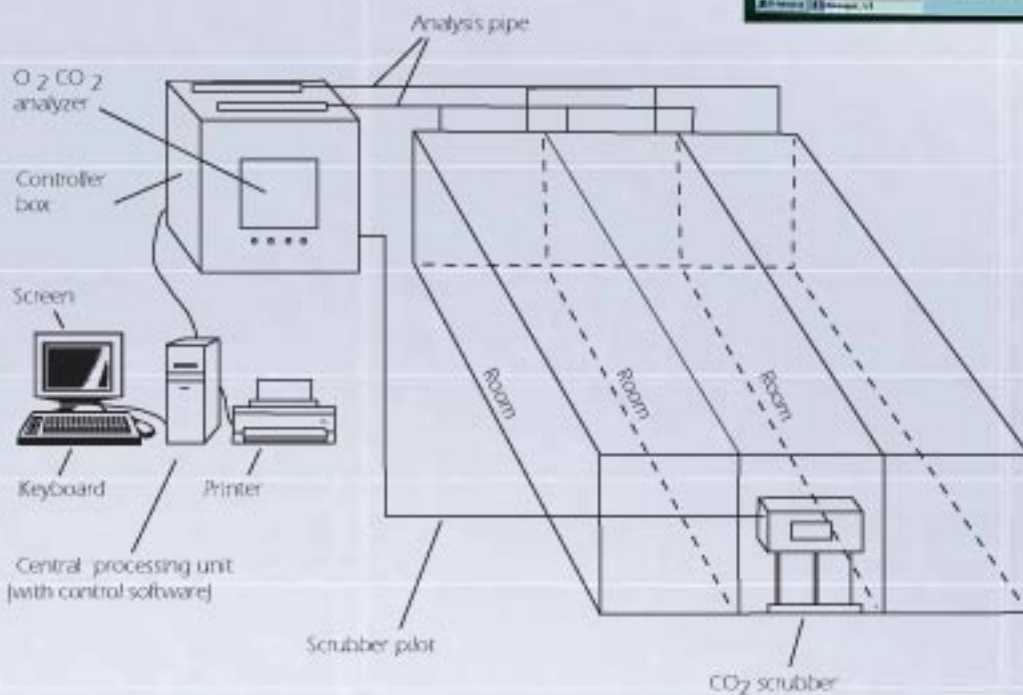

3d2d4c1c 05 63 23 21 31 - 02003 Documents and photographs are not contractual